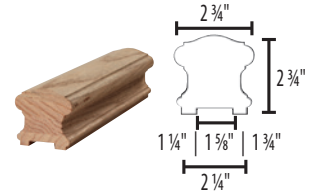

MODEL #	(L)	CSD #
OAK		
S-6710P-8	8'	1042536
S-6710P-10	10'	1042537
S-6710P-12	12'	1042538
S-6710P-14	14'	1042539
S-6710P-16	16'	1042540
S-6710P.4-8	8'	1042541
S-6710P.4-10	10'	1042542
S-6710P.4-12	12'	1042543
S-6710P.4-14	14'	1042544
S-6710P.4-16	16'	1042545
S-6710P.8-8	8'	1042531
S-6710P.8-10	10'	1042532
S-6710P.8-12	12'	1042533
S-6710P.8-14	14'	1042534
S-6710P.8-16	16'	1042535