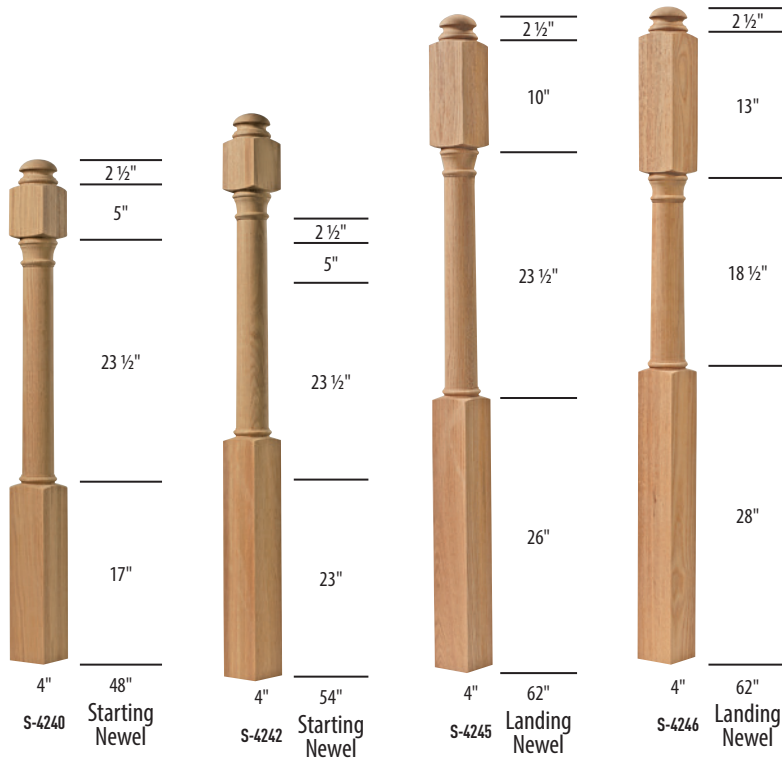

MODEL #	(L)	CSD #
OAK		
S-4046	62"	1034055

72 5/8"  
Landing  
Newel

MODEL #	(L)	CSD #
OAK		
S-4055	72-5/8"	1034061

Oak  
(O)

White Oak  
(WO)

**WARNING:** Drilling, sawing, sanding or machining wood products can expose you to wood dust, a substance known to the State of California to cause cancer. Avoid inhaling wood dust or use a dust mask or other safeguards for personal protection. For more information go to [www.P65Warnings.ca.gov/wood](http://www.P65Warnings.ca.gov/wood)

# Wood | Newels

MODEL #	(L)	CSD #
<b>OAK</b>		
S-4040BT	47-3/4"	1032846
S-4045BT	57-5/8"	1034053
S-4046BT	62"	1034057
<b>HEMLOCK</b>		
SW-H4045BT	57-5/8"	1039191

MODEL #	(L)	CSD #
<b>OAK</b>		
S-4240	48"	1034117
S-4242	54"	1034118
S-4245	62"	1034119
S-4246		1034120