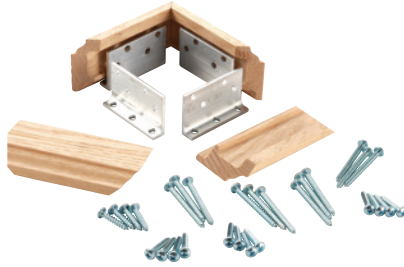

MODEL #	SPECIES	CSD #
S-LBR-01 | 3" Mitered Trim		
S-LBR-01	OAK	1035233
S-LBR-03 | 3 1/2" Mitered Trim		
S-LBR-03	OAK	1036463
L-Bracket Only		
S-LBR-NT		1036469
30" Lineal Trim		
S-LBR-OAK	OAK	1036470
S-LBR-MAPLE	MAPLE	1036468
S-LBR-POPLAR	POPLAR	1036471
S-LBR-WOAK	WH. OAK	1036472