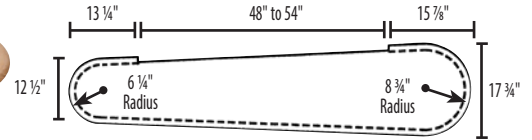

## Wedge Starting Step

MODEL #	(L)	CSD #
OAK		
S-8315Z	48"	1035932

The 8315Z adjustable wedge step is trimmable within a 6" range. Throat opening begins with a smaller width but is trimmable to larger width. One adjustable size available, 48" / 54".