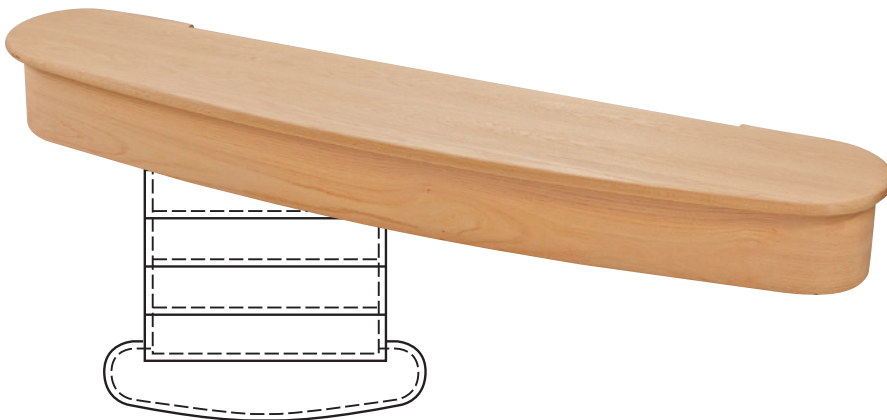

## Bowed Adjustable Starting Step

MODEL #	(L)	CSD #
OAK		
S-8015B	48"	1035818

The bowed 8015B adjustable step is trimmable within a 6" range. Throat opening begins with a smaller width but is trimmable to larger width.