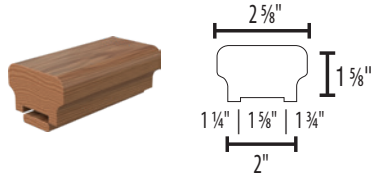

MODEL #	(L)	CSD #
OAK		
S-6003P-8	8'	1042576
S-6003P-10	10'	1042577
S-6003P-12	12'	1042578
S-6003P-14	14'	1042579
S-6003P-16	16'	1042580
S-6003P.4-8	8'	1042581
S-6003P.4-10	10'	1042582
S-6003P.4-12	12'	1042583
S-6003P.4-14	14'	1042584
S-6003P.4-16	16'	1042585
S-6003P.8-8	8'	1042586
S-6003P.8-10	10'	1042587
S-6003P.8-12	12'	1042588
S-6003P.8-14	14'	1042589
S-6003P.8-16	16'	1042590