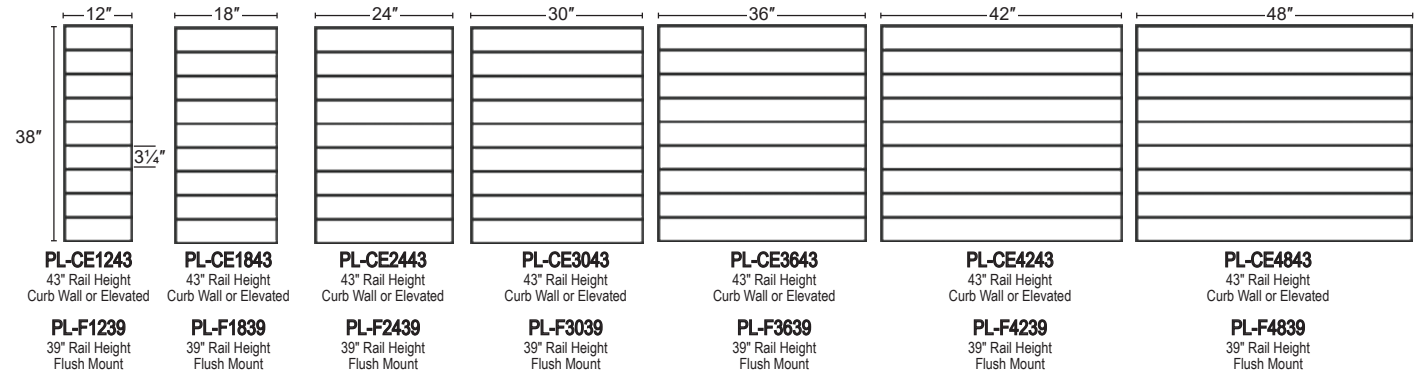

# Metal | Level Run Panel System

MODEL #	(SIZE)	CSD #
LOW SHEEN BLACK		
PL-CE1239-LSB	12" X 34 1/4"	1043287
PL-CE1839-LSB	18" X 34-1/4"	1043288
PL-CE2439-LSB	24" X 34-1/4"	1043289
PL-CE3039-LSB	30" X 34-1/4"	1043290
PL-CE3639-LSB	36" X 34-1/4"	1043291
PL-CE4239-LSB	42" X 34-1/4"	1043292
PL-CE4839-LSB	48" X 34-1/4"	1043293