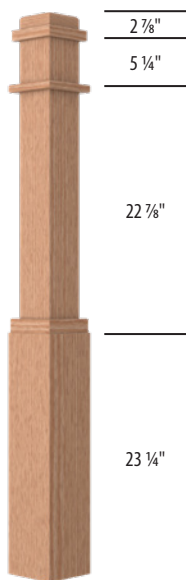

55 1/4"
5 1/2"
LJ-4391CR
Box Newel

MODEL #	SPECIES	CSD #
5-1/2" WIDTH		
LJ-4391CR-O	OAK	4001378
LJ-4391CR-M	MAPLE	4001379
LJ-4391CR-P	POPLAR	4001380
LJ-4391CR-WO	WHITE OAK	4001381