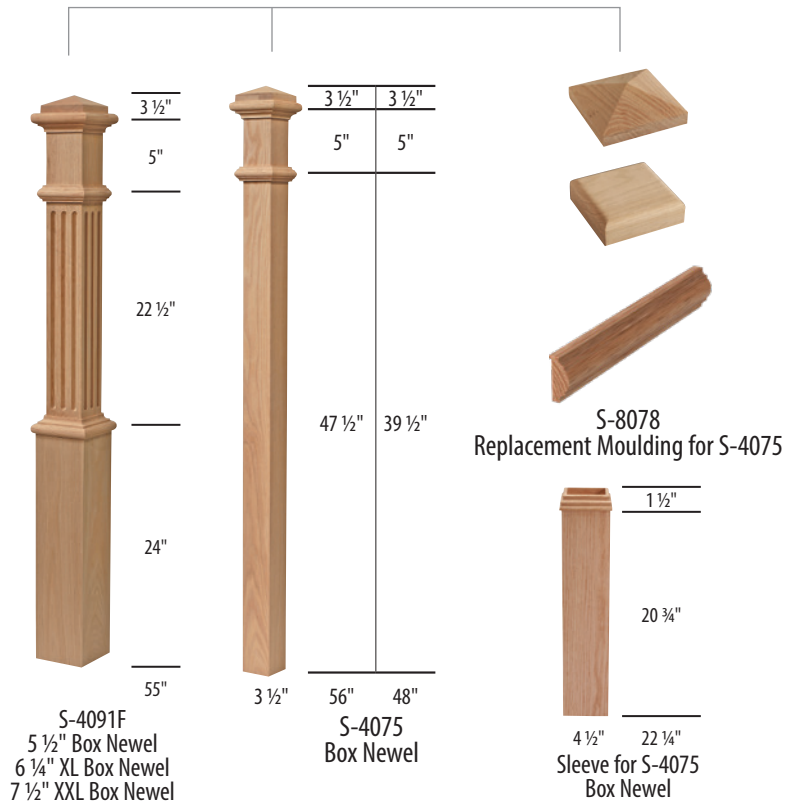

Interchangeable pyramid and flat caps included with each box newel

MODEL #	(L)	CSD #
OAK		
S-4091F	55"	1034076
S-4091XLF	55"	1034091
S-4091XLLF	55"	1034099
POPLAR		
SW-P4091XLF	55"	1039329

MODEL #	(L)	CSD #
OAK		
S-4075	56"	1034066
S-4075-48	48"	1043616
S-4075SL	22-1/4"	1034071
MAPLE		
S-M4075	56"	1035294
WHITE OAK		
S-WO4075	56"	1038016
S-WO4075SL	22-1/4"	1038017
POPLAR		
SW-P4075	56"	1038095
SW-P4075SL	22-1/4"	1038099

MODEL #	(L)	CSD #
OAK		
S-8078	LF	1035853