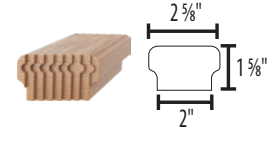

MODEL #	(L)	CSD #
OAK		
S-6003B-12	12'	1042900
S-6003B-16	16'	1042901
S-6003B-20	20'	1042902
WHITE OAK		
S-WO6003B-12	12'	1042903
S-WO6003B-16	16'	1042904
S-WO6003B-20	20'	1042905

Bending Mould

MODEL #	CSD #
S-6010BM	1032971
S-N6210BM	1037138
S-6710BM	1034324

Super Radial Bending Rail

MODEL #	(L)	CSD #
OAK		
S-6010BSP-8	8'	1032981
S-6010BSP-12	12'	1032977
S-6010BSP-16	16'	1032979
S-6010BSP-20	20'	1032980

MODEL #	(L)	CSD #
OAK		
S-N6210BSP-20	20'	1037140

MODEL #	(L)	CSD #
OAK		
S-6710BSP-20	20'	1034326