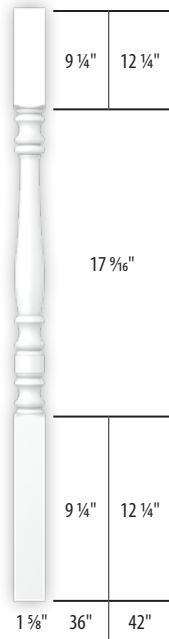

Wood | Balusters & Newels

MODEL #	(L)	CSD #
PRIMED		
SW-PR5005-36	36"	1039423
SW-PR5005-42	42"	1039424