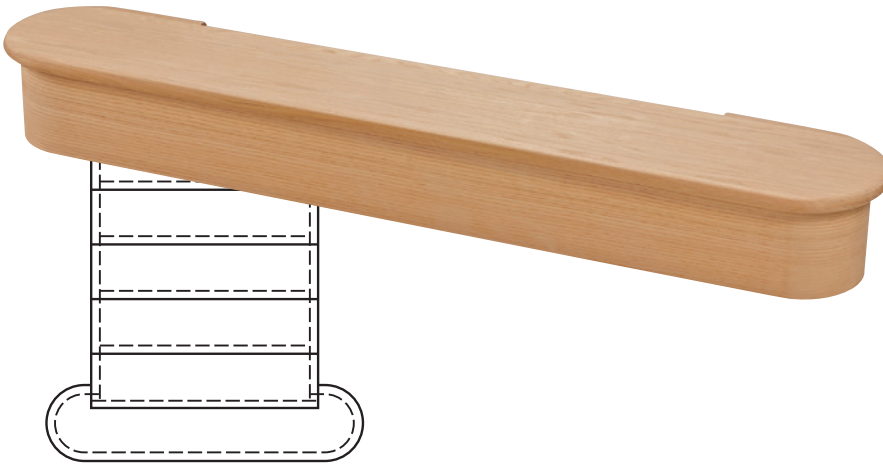

The 8015A adjustable step is trimmable within a 6" range. Throat opening begins with a smaller width but is trimmable to larger widths.