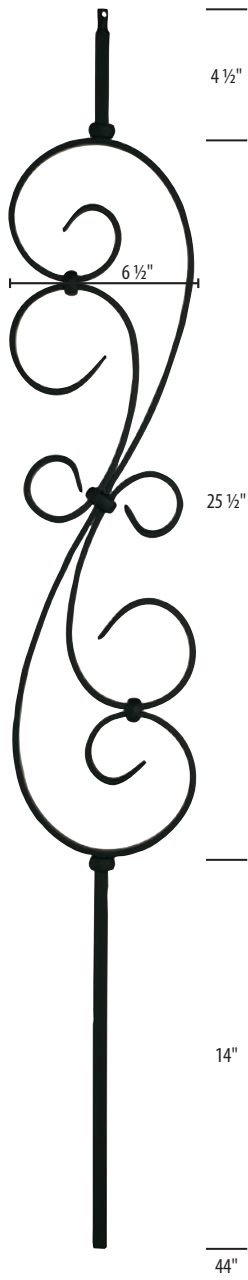

1/2" & 3/4" Iron | Square Balusters

MODEL #	CSD #
S-M452SB	1035357
S-M452AB	1035345
S-M452ORB	1035349
S-M452ORC	1035351