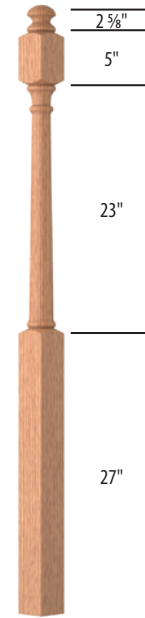

MODEL #	(L)	CSD #
PRIMED		
SW-PR5015-31	31"	1039425
SW-PR5015-34	34"	1039426
SW-PR5015-36	36"	1039428
SW-PR5015-39	39"	1039430
SW-PR5015-41	41"	1039432
SW-PR5015-43	43"	1039436

MODEL #	(L)	CSD #
PRIMED		
SW-PR5141-34	34"	1039450
SW-PR5141-36	36"	1039451
SW-PR5141-39	39"	1039452
SW-PR5141-41	41"	1039453

MODEL #	(L)	CSD #
PRIMED		
SW-PR5067-34	34"	1039442
SW-PR5067-36	36"	1039443
SW-PR5067-39	39"	1039444
SW-PR5067-41	41"	1039445

MODEL #	(L)	CSD #
OAK		
S-4010	43"	1032830
WHITE OAK		
S-WO4010	43"	1043574

MODEL #	(L)	CSD #
OAK		
S-4010RK	48"	1032831

58"  
Landing  
Newel

MODEL #	(L)	CSD #
OAK		
S-4015	58"	1032839

47 5/8"  
Starting  
Newel

MODEL #	(L)	CSD #
OAK		
S-4040	47-5/8"	1032841
S-4040H	48"	1032847

57 5/8"  
Starting  
Newel

MODEL #	(L)	CSD #
OAK		
S-4042	57-5/8"	1034047
WHITE OAK		
S-WO4042	54"	1043575

57 5/8"  
Landing  
Newel

MODEL #	(L)	CSD #
OAK		
S-4045	57-5/8"	1034051
WHITE OAK		
S-WO4045	62"	1043576

62"  
Landing  
Newel