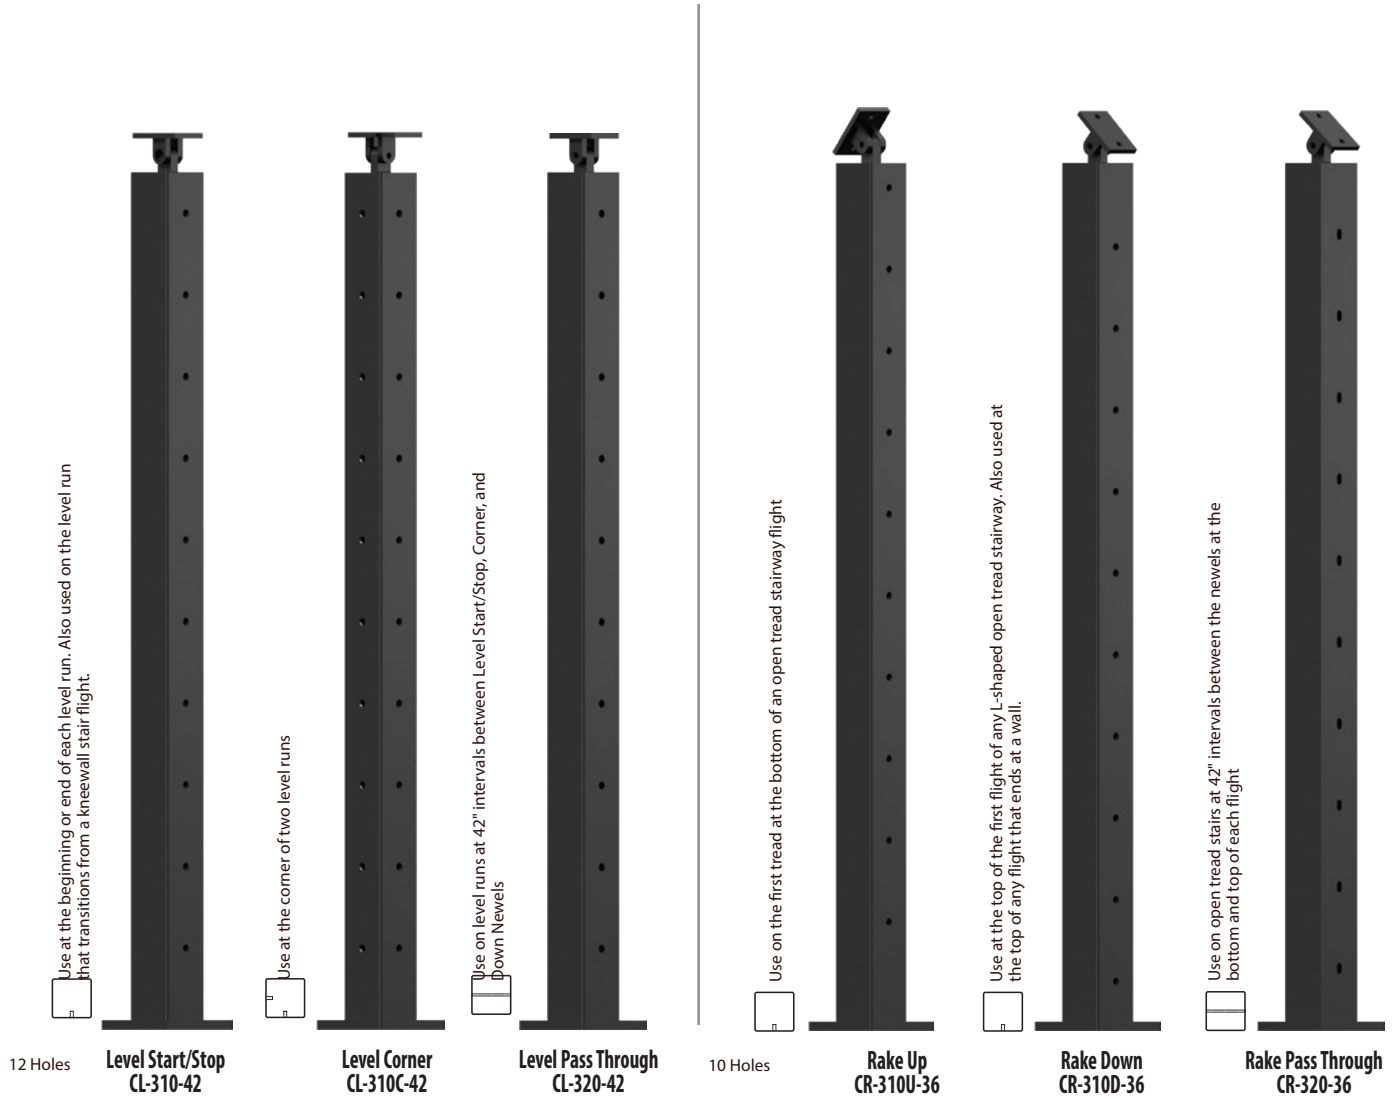

Metal | Level Run Newels

Metal | Open Stairway Newels