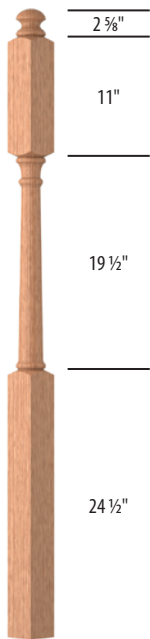

MODEL #	(L)	CSD #
PRIMED		
SW-PR5015-31	31"	1039425
SW-PR5015-34	34"	1039426
SW-PR5015-36	36"	1039428
SW-PR5015-39	39"	1039430
SW-PR5015-41	41"	1039432
SW-PR5015-43	43"	1039436

MODEL #	(L)	CSD #
PRIMED		
SW-PR5141-34	34"	1039450
SW-PR5141-36	36"	1039451
SW-PR5141-39	39"	1039452
SW-PR5141-41	41"	1039453

MODEL #	(L)	CSD #
PRIMED		
SW-PR5067-34	34"	1039442
SW-PR5067-36	36"	1039443
SW-PR5067-39	39"	1039444
SW-PR5067-41	41"	1039445

MODEL #	(L)	CSD #
OAK		
S-4010	43"	1032830
WHITE OAK		
S-WO4010	43"	1043574

MODEL #	(L)	CSD #
OAK		
S-4010RK	48"	1032831

58"  
Landing  
Newel

MODEL #	(L)	CSD #
OAK		
S-4015	58"	1032839

47 5/8"  
Starting  
Newel

MODEL #	(L)	CSD #
OAK		
S-4040	47-5/8"	1032841
S-4040H	48"	1032847

57 5/8"  
Starting  
Newel

MODEL #	(L)	CSD #
OAK		
S-4042	57-5/8"	1034047
WHITE OAK		
S-WO4042	54"	1043575

57 5/8"  
Landing  
Newel

MODEL #	(L)	CSD #
OAK		
S-4045	57-5/8"	1034051
WHITE OAK		
S-WO4045	62"	1043576

62"  
Landing  
Newel