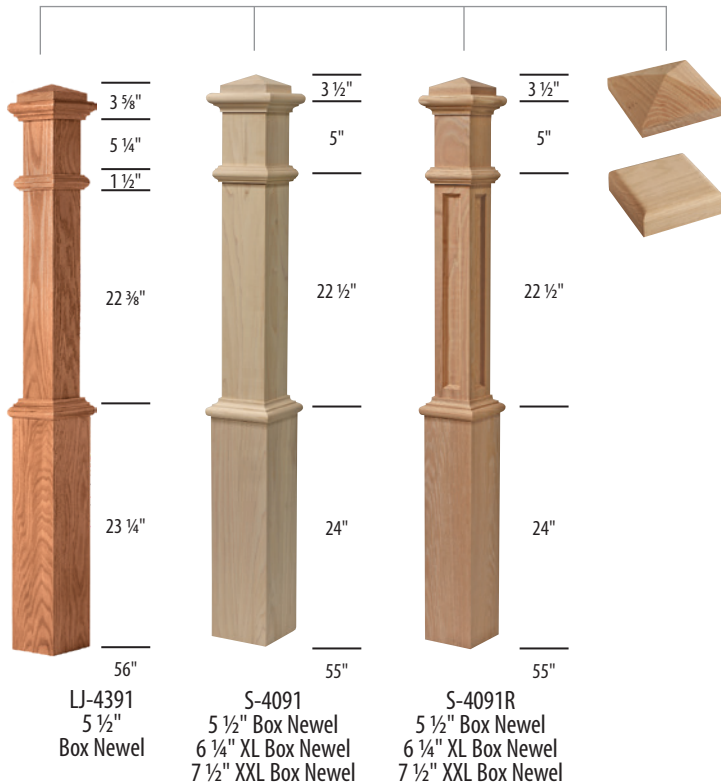

Interchangeable pyramid and flat caps included with each box newel

LJ-4391
5 1/2"
Box Newel

S-4091
5 1/2" Box Newel
6 1/4" XL Box Newel
7 1/2" XXL Box Newel

S-4091R
5 1/2" Box Newel
6 1/4" XL Box Newel
7 1/2" XXL Box Newel

MODEL #	(L)	CSD #
OAK		
LJ-4391-0	56"	1043217

MODEL #	(L)	CSD #
OAK		
S-4091	55"	1034073
S-4091XL	55"	1034089
S-4091XXL	55"	1034097
MAPLE		
S-M4091	55"	1035299
S-M4091XL	55"	1035307
WHITE OAK		
S-WO4091	55"	1038018
POPLAR		
SW-P4091	55"	1038100
SW-P4091XL	55"	1039327
SW-P4091XXL	55"	1039335

MODEL #	(L)	CSD #
OAK		
S-4091R	55"	1034084
S-4091XLR	55"	1034095
S-4091XXLR	55"	1034103
OAK		
S-M4091R	55"	1035305
POPLAR		
SW-P4091R	55"	1039324
SW-P4091XLR	55"	1039333

WARNING: Drilling, sawing, sanding or machining wood products can expose you to wood dust, a substance known to the State of California to cause cancer. Avoid inhaling wood dust or use a dust mask or other safeguards for personal protection. For more information go to www.P65Warnings.ca.gov/wood