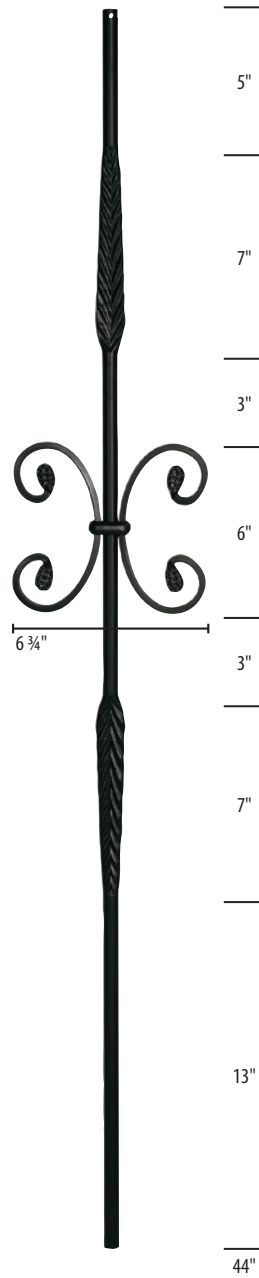

# 9/16" Iron | Round Balusters

⊙ 9/16"

MODEL #	CSD #
S-M702SB	1036815
S-M702ORB	1036811

⊙ 9/16"

MODEL #	SKU #
S-M705SB	1036849
S-M705ORB	1036845

⊙ 9/16"

MODEL #	CSD #
S-M706SB	1036858
S-M706ORB	1036854

⊙ 9/16"