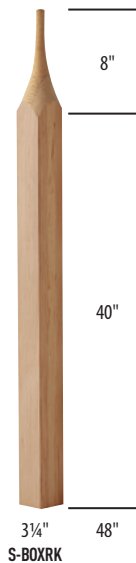

55 1/4"  
5 1/2"  
LJ-4391CR  
Box Newel

MODEL #	SPECIES	CSD #
5-1/2" WIDTH		
LJ-4391CR-O	OAK	4001378
LJ-4391CR-M	MAPLE	4001379
LJ-4391CR-P	POPLAR	4001380
LJ-4391CR-WO	WHITE OAK	4001381

56"  
3 1/2"  
LJ-4075CR  
Box Newel

MODEL #	SPECIES	CSD #
3-1/2" WIDTH		
LJ-4075CR-O	OAK	4000872
LJ-4075CR-M	MAPLE	4000874
LJ-4075CR-P	POPLAR	4000873
LJ-4075CR-WO	WHITE OAK	4000875

22 5/16"  
4 1/4" 22 5/16"  
Sleeve for  
LJ-4075CR Box  
Newel

MODEL #	SPECIES	CSD #
4-1/4" WIDTH		
LJ-4175SLCR-O	OAK	4000880
LJ-4175SLCR-M	MAPLE	4000882
LJ-4175SLCR-P	POPLAR	4000881
LJ-4175SLCR-WO	WHITE OAK	4000883

MODEL #	(L)	CSD #
OAK		
S-4076R	43"	1034072
WHITE OAK		
S-4076R-WOAK	43"	1043720