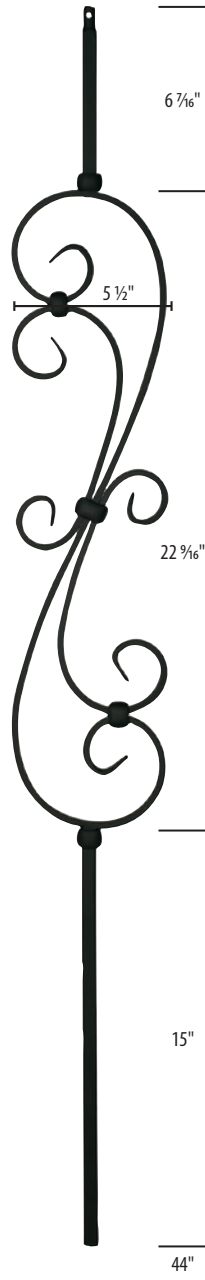

# 1/2" & 3/4" Iron | Square Balusters

MODEL #	CSD #
S-M452SB	1035357
S-M452AB	1035345
S-M452ORB	1035349
S-M452ORC	1035351

MODEL #	CSD #
S-M451SB	1035341
S-M451AB	1035328
S-M451ORB	1035334
S-M451ORC	1035336
S-M451PC	1035339