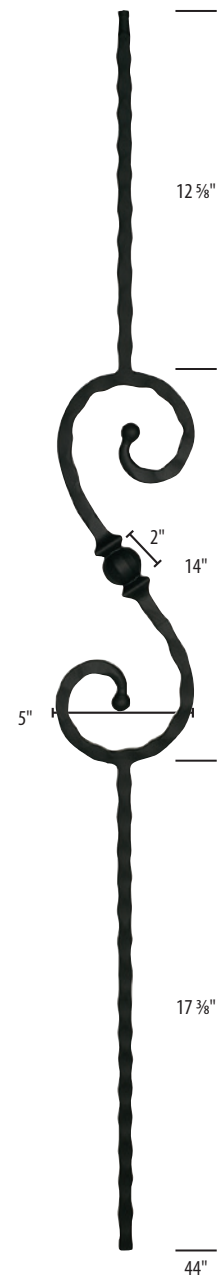

# 9/16" Iron | Square Balusters

MODEL #	SKU #
S-M704SB	1036841
S-M704ORB	1036839

Hammered Edge

MODEL #	CSD #
S-M455SB	1035370
S-M455AB	1035367
S-M455ORB	1035368

Sphere

MODEL #	CSD #
S-M456SB	1035375
S-M456AB	1035372
S-M456ORB	1035373