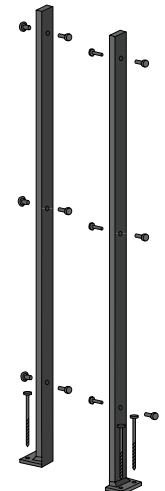

MODEL #	(SIZE)	CSD #
LOW SHEEN BLACK		
P-POSTKIT2H-LSB	1/2" X 1-1/2" X 47"	1043309

WARNING: Drilling, sawing, sanding or machining wood products can expose you to wood dust, a substance known to the State of California to cause cancer. Avoid inhaling wood dust or use a dust mask or other safeguards for personal protection. For more information go to www.P65Warnings.ca.gov/wood