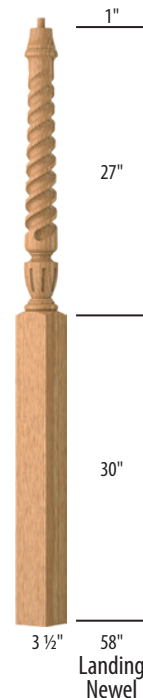

MODEL #	(L)	CSD #
OAK		
S-T3015	58"	1037809

WARNING: Drilling, sawing, sanding or machining wood products can expose you to wood dust, a substance known to the State of California to cause cancer. Avoid inhaling wood dust or use a dust mask or other safeguards for personal protection. For more information go to www.P65Warnings.ca.gov/wood