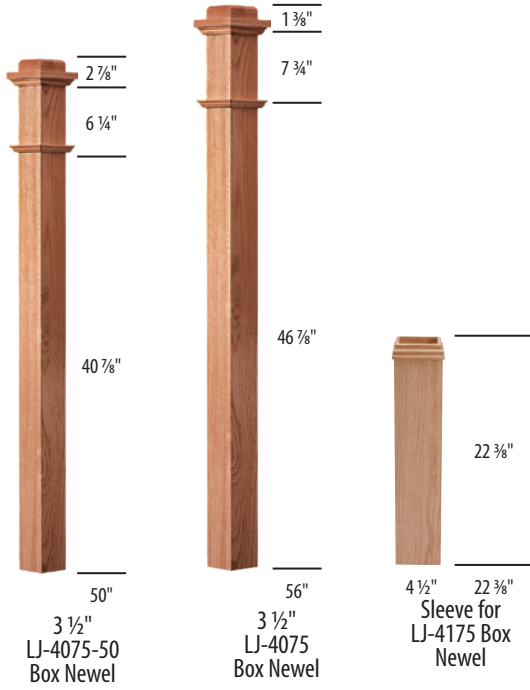

Wood | Box Newels

LJS #	SPECIES	CSD #
3-1/2 WIDTH		
LJ-4075-50-0	OAK	1043214
LJ-4075-0	OAK	1043216
LJ-4175SL-0	OAK	1043218