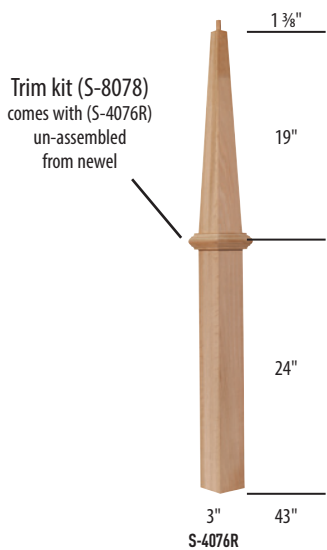

MODEL #	(L)	CSD #
OAK		
S-4076R	43"	1034072
WHITE OAK		
S-4076R-WOAK	43"	1043720