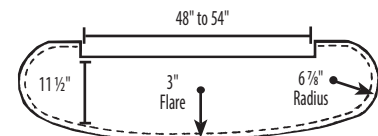

MODEL #	(L)	CSD #
OAK		
S-8015B	48"	1035818

The bowed 8015B adjustable step is trimmable within a 6" range. Throat opening begins with a smaller width but is trimmable to larger width.