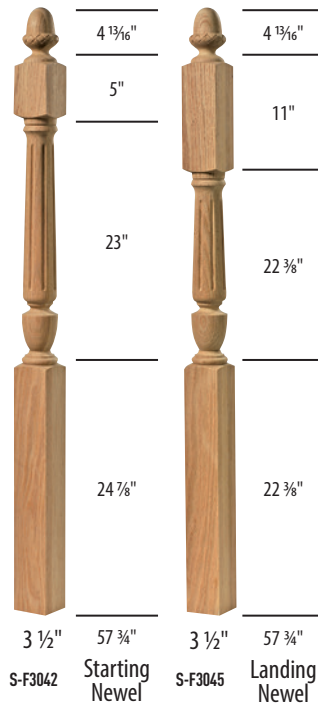

MODEL #	(L)	CSD #
OAK		
S-4808ATX	60"	1034171

Oak (O) Primed (PR) Hemlock (H)

# Wood | Newels

MODEL #	(L)	CSD #
OAK		
S-PL3042	57 3/4"	1037501
S-PL3045	57 3/4"	1037503

MODEL #	(L)	CSD #
OAK		
S-F3042	57 3/4"	1034832
S-F3045	57 3/4"	1034833

MODEL #	(L)	CSD #
OAK		
S-T3042	57 3/4"	1037810
S-T3045	57 3/4"	1037811