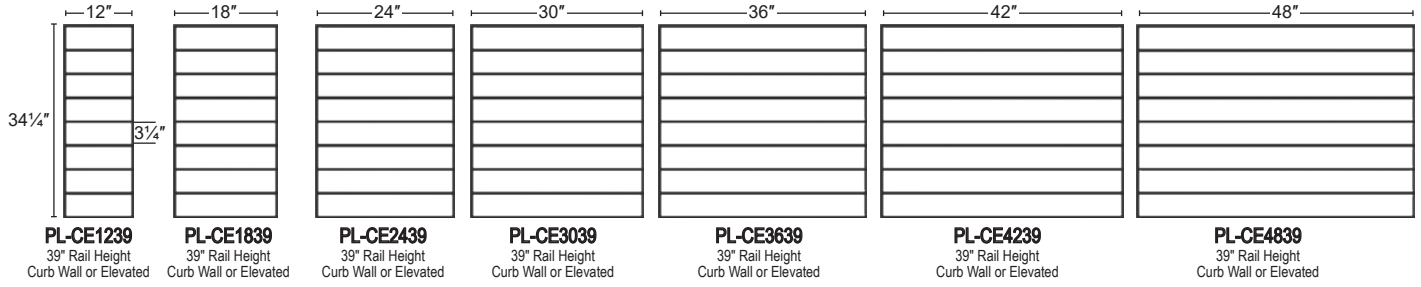

# Metal | Level Run Panel System

MODEL #	(SIZE)	CSD #
LOW SHEEN BLACK		
PL-CE1239-LSB	12" X 34 1/4"	1043287
PL-CE1839-LSB	18" X 34-1/4"	1043288
PL-CE2439-LSB	24" X 34-1/4"	1043289
PL-CE3039-LSB	30" X 34-1/4"	1043290
PL-CE3639-LSB	36" X 34-1/4"	1043291
PL-CE4239-LSB	42" X 34-1/4"	1043292
PL-CE4839-LSB	48" X 34-1/4"	1043293