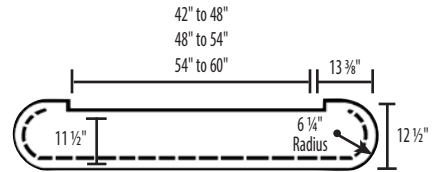

Adjustable Starting Step

MODEL #	(L)	CSD #
OAK		
S-8015-42/48	42" to 48"	1035801
S-8015-48/54	48" to 54"	1035805
S-8015-54/60	54" to 60"	1035809
MAPLE		
S-M8015-42/48	42" to 48"	1036978
S-M8015-54/60	54" to 60"	1036980