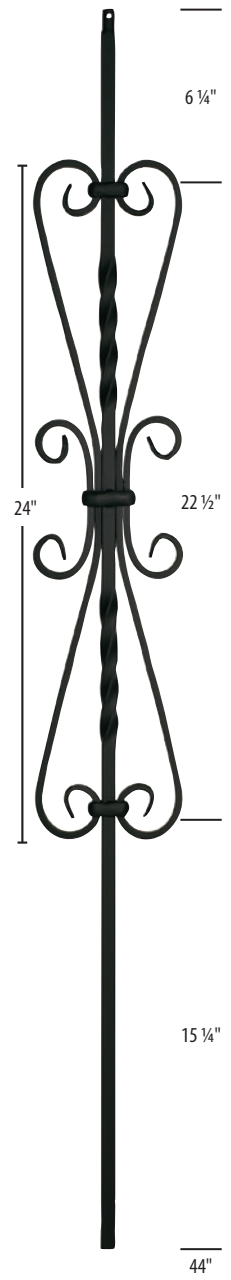

MODEL #	CSD #
S-M752SB	1035578
S-M752ORB	1035570
S-M752ORC	1035572