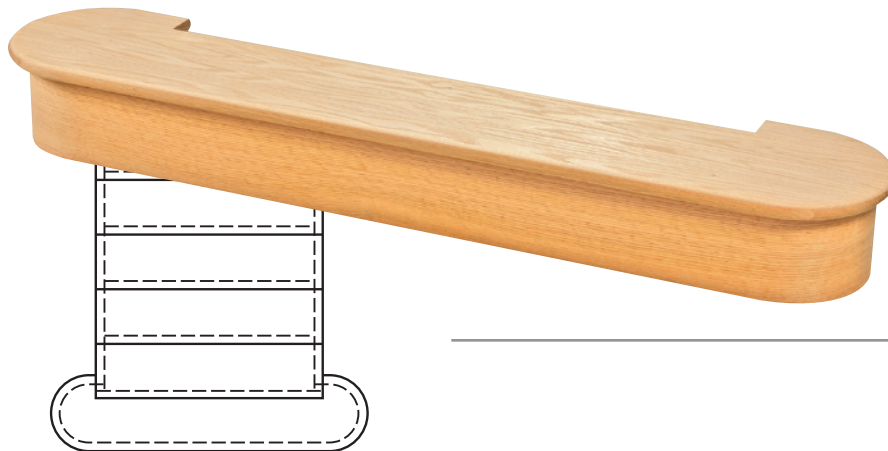

Starting Step

MODEL #	(L)	CSD #
OAK		
S-8315	48"	1035922