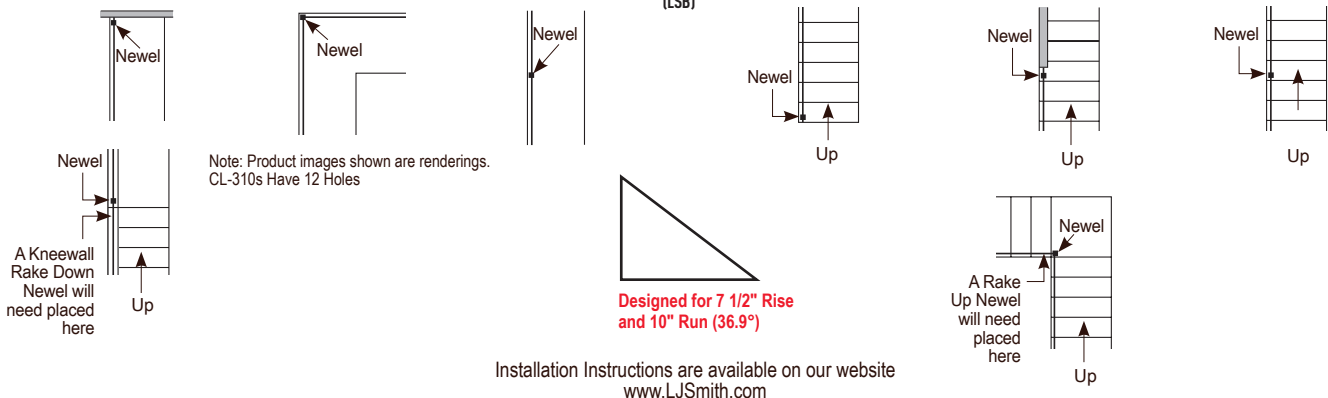

# Metal | Open Stairway Newels

MODEL #	SIZE	CSD #
CL-310-42-LSB	2" x 40-3/8"	1042849
CL-310C-42-LSB		1042850
CL-320-42-LSB		1042851

MODEL #	SIZE	CSD #
CR-310U-36-LSB	2" x 38-21/32"	1042852
CR-310D-36-LSB		1042853
CR-320-36-LSB		1042854