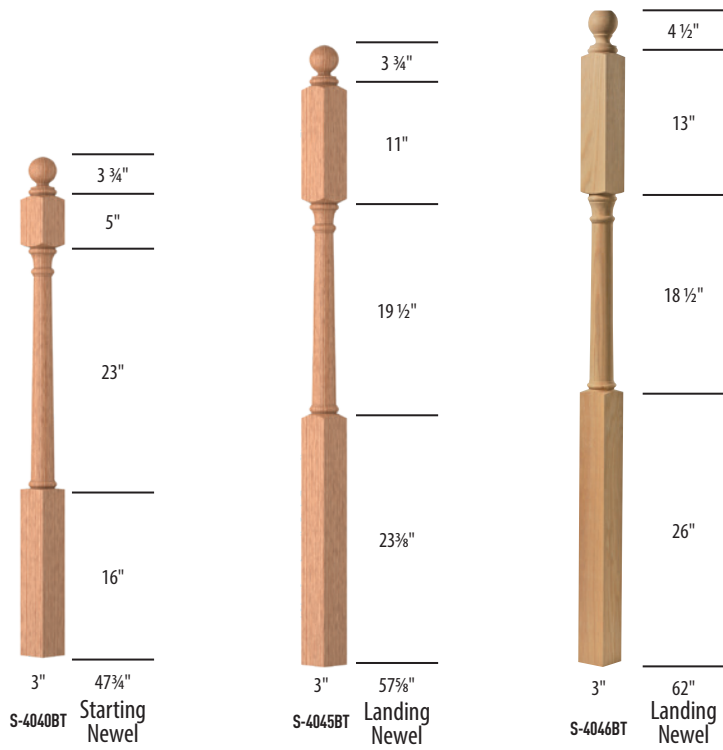

MODEL #	(L)	CSD #
OAK		
S-4046	62"	1034055

72 5/8"  
Landing  
Newel

MODEL #	(L)	CSD #
OAK		
S-4055	72-5/8"	1034061

Oak  
(O)

White Oak  
(WO)

**WARNING:** Drilling, sawing, sanding or machining wood products can expose you to wood dust, a substance known to the State of California to cause cancer. Avoid inhaling wood dust or use a dust mask or other safeguards for personal protection. For more information go to [www.P65Warnings.ca.gov/wood](http://www.P65Warnings.ca.gov/wood)

# Wood | Newels

MODEL #	(L)	CSD #
<b>OAK</b>		
S-4040BT	47-3/4"	1032846
S-4045BT	57-5/8"	1034053
S-4046BT	62"	1034057
<b>HEMLOCK</b>		
SW-H4045BT	57-5/8"	1039191

MODEL #	(L)	CSD #
<b>OAK</b>		
S-4240	48"	1034117
S-4242	54"	1034118
S-4245	62"	1034119
S-4246		1034120