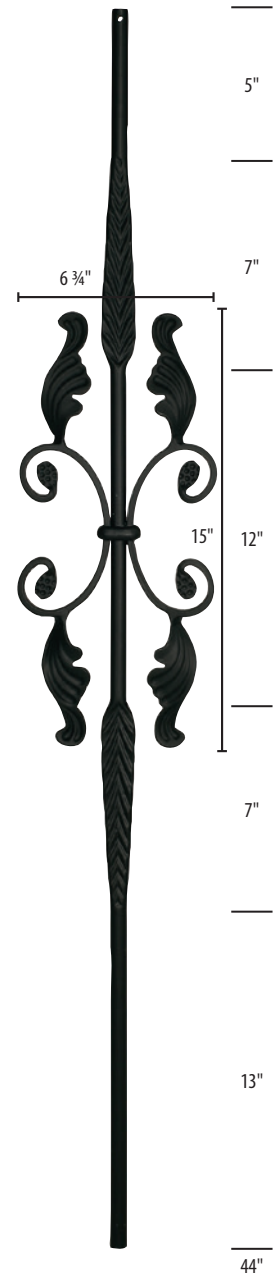

⊙ 9/16"

MODEL #	SKU #
S-M708SB	1036881
S-M708ORB	1036877

Satin Black (SB)

Oil Rubbed Bronze (ORB)