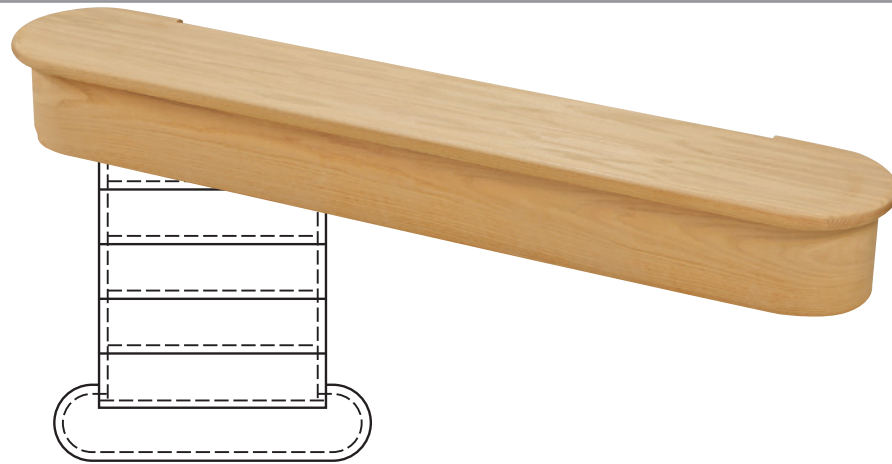

The 8015A adjustable step is trimmable within a 6" range. Throat opening begins with a smaller width but is trimmable to larger widths.