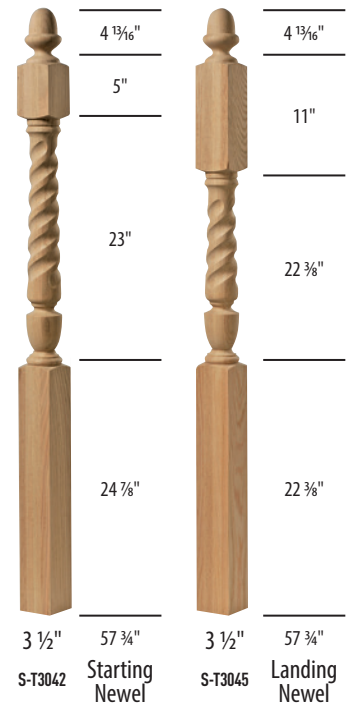

MODEL #	(L)	CSD #
OAK		
S-T3042	57 3/4"	1037810
S-T3045	57 3/4"	1037811