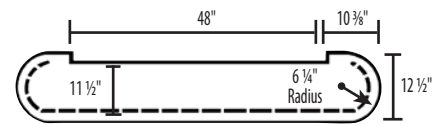

Starting Step

MODEL #	(L)	CSD #
OAK		
S-8015	48"	1035799
MAPLE		
S-M8015	48"	1036977