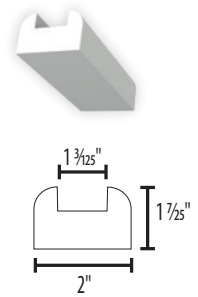

MODEL #	(L)	CSD #
PRIMED		
LJ-6001SP3-08-PRG	8'	1043227

Wood | Shoe Rail

Wood | Fillet