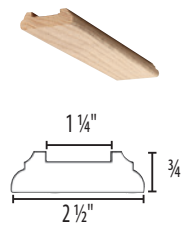

MODEL #	(L)	CSD #
OAK		
S-6045-8	8'	1034245
S-6045-10	10'	1042296
S-6045-12	12'	1042297
S-6045-14	14'	1042298
S-6045-16	16'	1042299