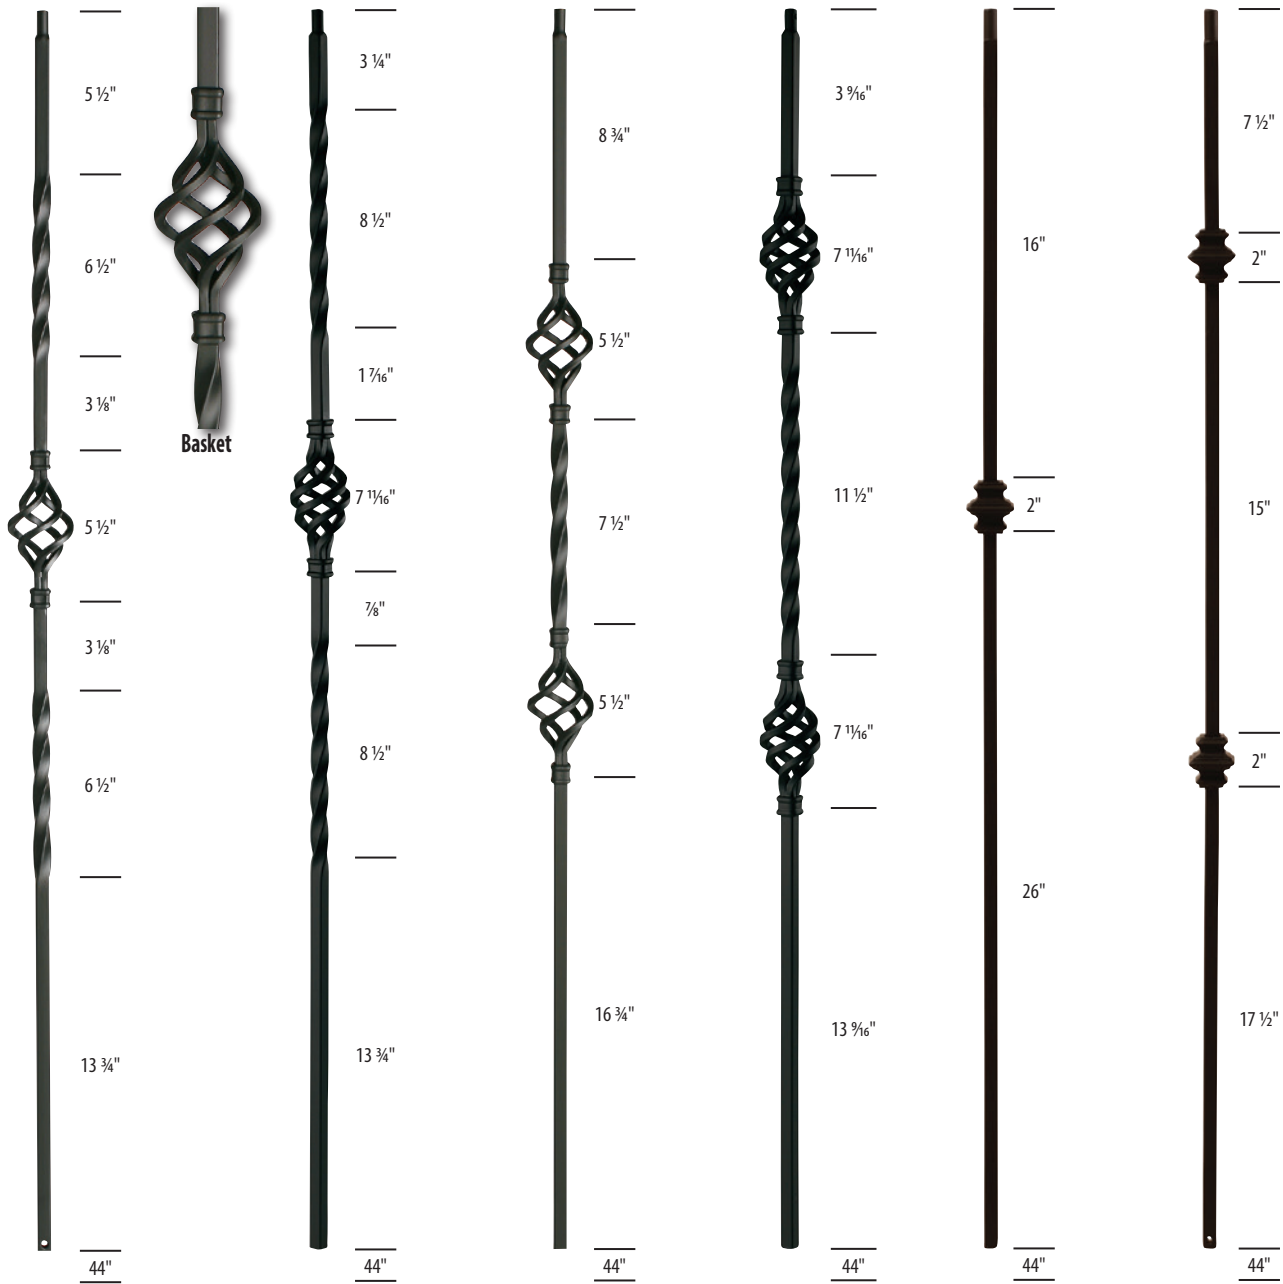

# 1/2" & 3/4" Iron | Square Balusters

MODEL #	CSD #
S-MC482SB	1038311
S-MC482AB	1038302
S-MC482ORB	1038305
S-MC482ORC	1038307
S-MC482PC	1038309

MODEL #	CSD #
S-MXL482SB	1037058
S-MXL482ORB	1037051
S-MXL482ORC	1037053