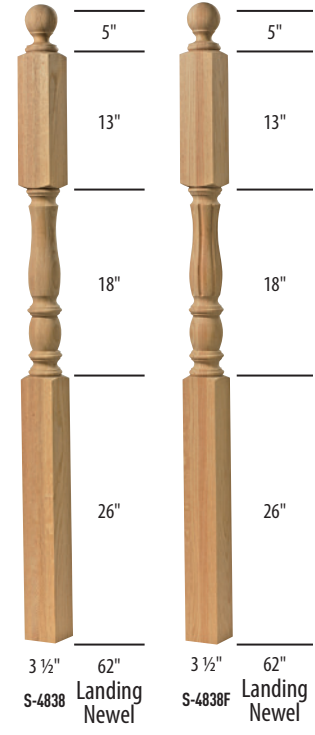

# Wood | Balusters & Newels

MODEL #	(L)	CSD #
PRIMED		
SW-PR5241-41	41"	1039459

MODEL #	(L)	CSD #
PRIMED		
SW-PR5341-42	42"	1039462

S-4808 Starting Newel  
S-4808F Starting Newel

MODEL #	(L)	CSD #
OAK		
S-4808	56"	1034166
S-4808F	56"	1034172