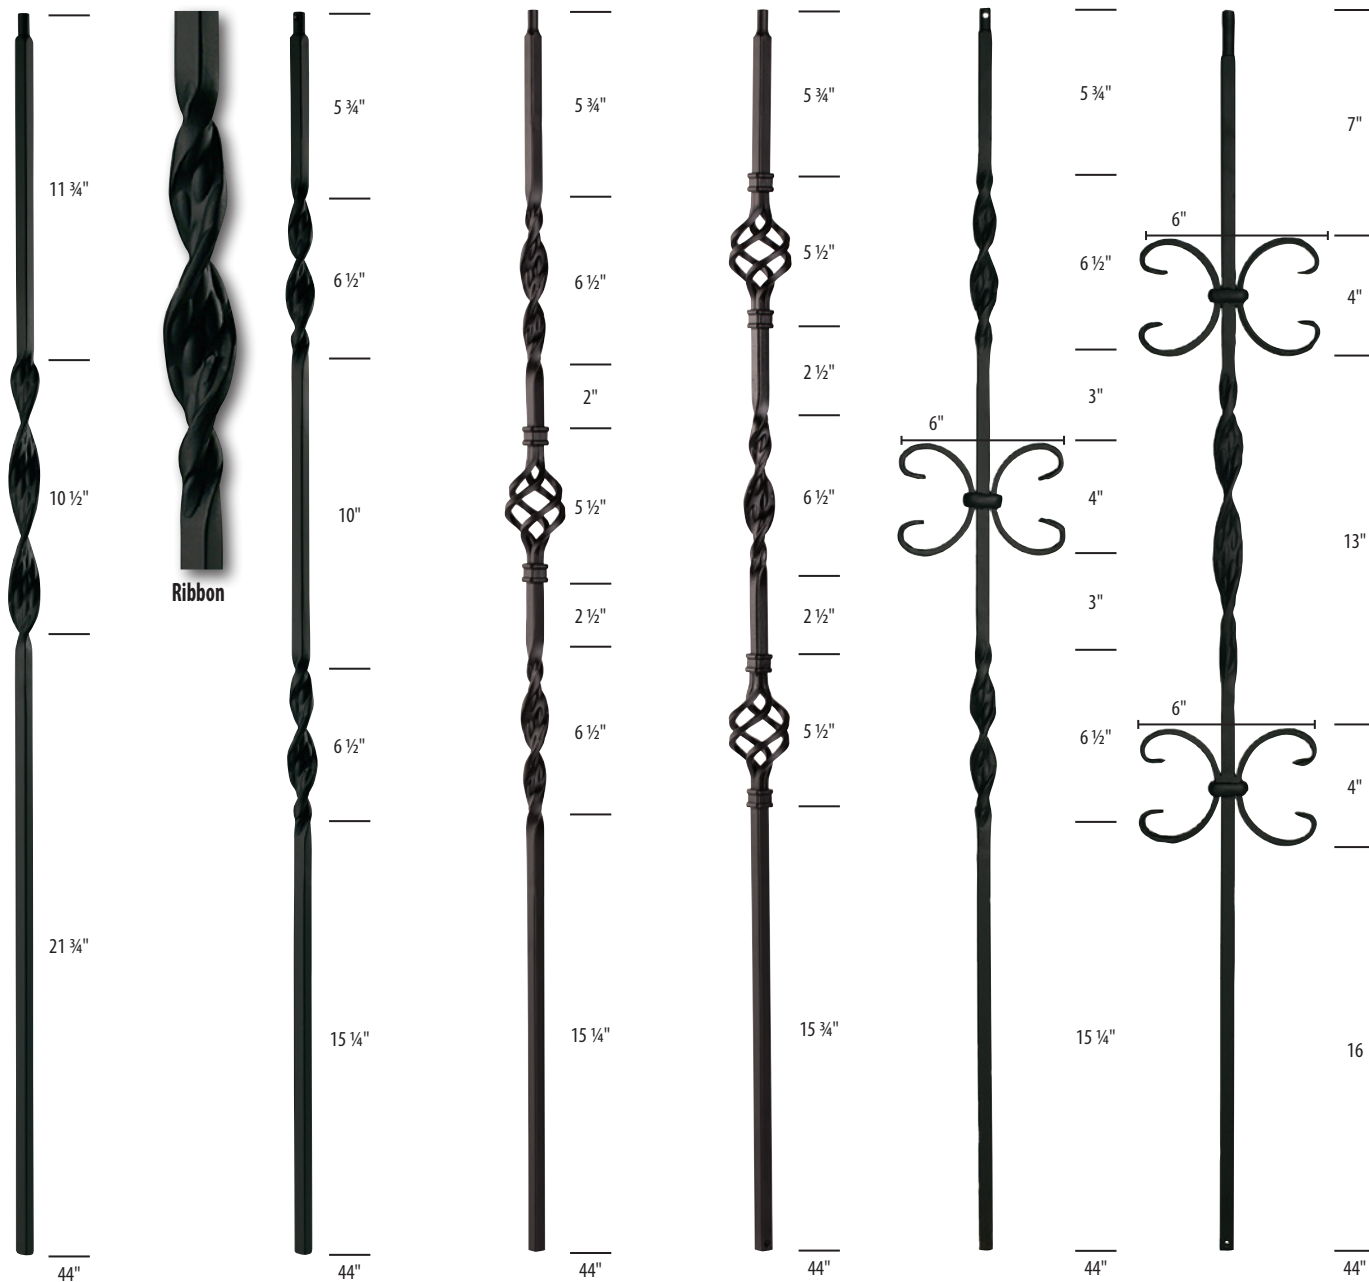

1/2" & 3/4" | Square Balusters

Ribbon

MODEL #	SKU #
S-M505SB	1036704
S-M505AB	1036692
S-M505ORB	1036696
S-M505ORC	1036698

MODEL #	SKU #
S-M506SB	1036728
S-M506AB	1036715
S-M506ORB	1036719
S-M506ORC	1036721

MODEL #	SKU #
S-MC782SB	1038348
S-MC782ORB	1038342
S-MC782ORC	1038344

MODEL #	CSD #
S-MC781SB	1038341
S-MC781ORB	1038335
S-MC781ORC	1038337

MODEL #	SKU #
S-M742SB	1035566
S-M742ORB	1035557
S-M742ORC	1035559

MODEL #	SKU #
S-M741SB	1038205
S-M741ORB	1038195
S-M741ORC	1038197

MODEL #	CSD #
S-MXL505SB	1037067
S-MXL505ORB	1037062
S-MXL505ORC	1037064

MODEL #	CSD #
S-MXL506SB	1037075
S-MXL506ORB	1037070
S-MXL506ORC	1037072