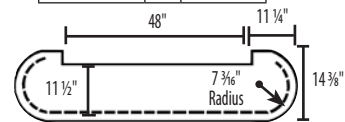

Starting Step

MODEL #	(L)	CSD #
OAK		
S-8315	48"	1035922