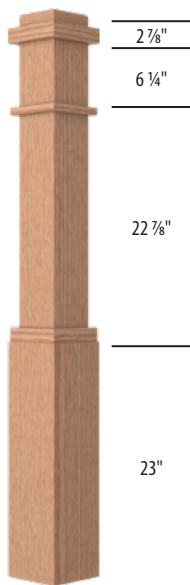

Wood | Box Newels & Specialty Newels

55"
6 1/4"
LJ-4091CR
Box Newel

MODEL #	SPECIES	CSD #
6-1/4" WIDTH		
LJ-4091CR-O	OAK	4000876
LJ-4091CR-M	MAPLE	4000878
LJ-4091CR-P	POPLAR	4000877
LJ-4091CR-WO	WHITE OAK	4000879