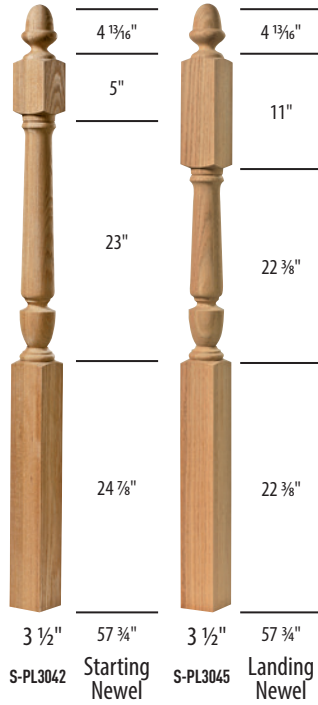

Wood | Newels

MODEL #	(L)	CSD #
OAK		
S-PL3042	57 3/4"	1037501
S-PL3045	57 3/4"	1037503