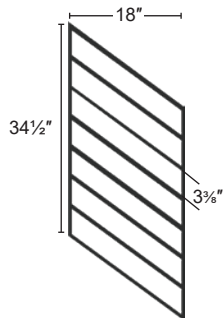

PR-O1836
22 1/2"
Actual Rake Length