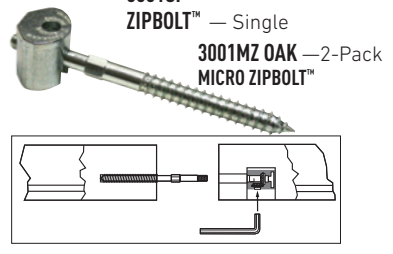

ZipBolt™ Rail Installation Hardware

ZIPBOLT™

NOVO SKU #	LJ SKU #
3001 DG OAK	ZIPBOLT DRILL GUIDE
3001 DR OAK	ZIPBOLT DRIVER
3001 SF OAK	ZIPBOLT SLIPFIX 2-0
3001 SP OAK	ZIPBOLT RAILBOLT
3001 MZ OAK	MICRO ZIPBOLT 2-PACK
A 3001 OAK	ZIPBOLT ANGLED