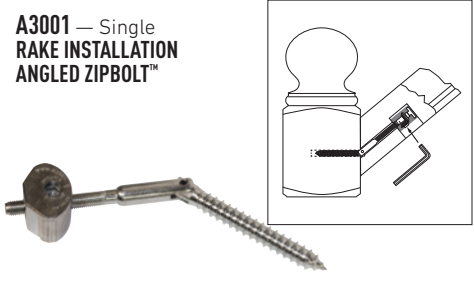

3076
BALUSTER DOWEL FAST SCREWS
50 pack

3006
NEWEL MOUNTING PLATE

WARNING: Drilling, sawing, sanding or machining wood products can expose you to wood dust, a substance known to the State of California to cause cancer. Avoid inhaling wood dust or use a dust mask or other safeguards for personal protection. For more information go to www.P65Warnings.ca.gov/wood

ZipBolt™ Rail Installation Hardware

ZIPBOLT™

NOVO SKU #	LJ SKU #
3001 DG OAK	ZIPBOLT DRILL GUIDE
3001 DR OAK	ZIPBOLT DRIVER
3001 SF OAK	ZIPBOLT SLIPFIX 2-0
3001 SP OAK	ZIPBOLT RAILBOLT
3001 MZ OAK	MICRO ZIPBOLT 2-PACK
A 3001 OAK	ZIPBOLT ANGLED