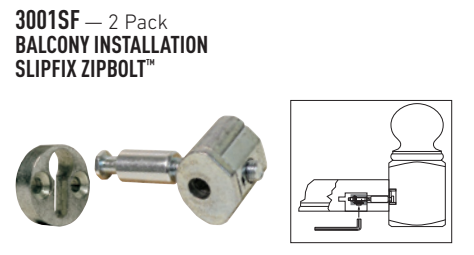

3076
BALUSTER DOWEL FAST SCREWS
50 pack

3006
NEWEL MOUNTING PLATE

WARNING: Drilling, sawing, sanding or machining wood products can expose you to wood dust, a substance known to the State of California to cause cancer. Avoid inhaling wood dust or use a dust mask or other safeguards for personal protection. For more information go to www.P65Warnings.ca.gov/wood

ZipBolt™ Rail Installation Hardware

ZIPBOLT™

NOVO SKU #	LJ SKU #
3001 DG OAK	ZIPBOLT DRILL GUIDE
3001 DR OAK	ZIPBOLT DRIVER
3001 SF OAK	ZIPBOLT SLIPFIX 2-0
3001 SP OAK	ZIPBOLT RAILBOLT
3001 MZ OAK	MICRO ZIPBOLT 2-PACK
A 3001 OAK	ZIPBOLT ANGLED