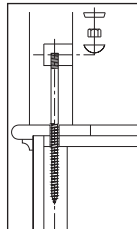

3005
KEYLOCK™ NEWEL MOUNTING FASTENER