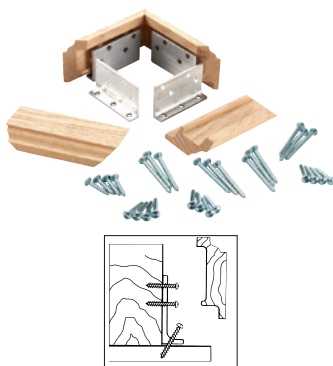

3009 - 3" Angle Bracket Post Fastener Kit
3019 - 3-1/2" Angle Bracket Post Fastener Kit
ANGLE BRACKET POST FASTENER
3019MD - Trim Moulding Only