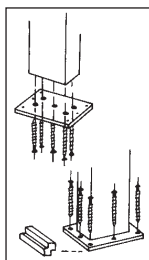

WARNING: Drilling, sawing, sanding or machining wood products can expose you to wood dust, a substance known to the State of California to cause cancer. Avoid inhaling wood dust or use a dust mask or other safeguards for personal protection. For more information go to www.P65Warnings.ca.gov/wood