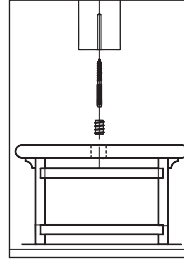

NOVO SKU #	LJ SKU #	(L)
S 4075 POPLR	S-4075-P	56"

Newel/Rail/Baluster Installation Hardware

3001 / 3079
RAIL BOLT

3078
RAIL / POST FASTENER

3004
NEWEL MOUNTING KIT

3000
1" TAPERED PLUG

3024 100 pack
1/2" TAPERED PLUG