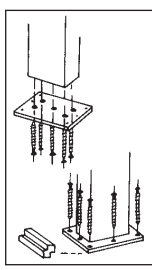

3009 - 3" Angle Bracket Post Fastener Kit
3019 - 3-1/2" Angle Bracket Post Fastener Kit
ANGLE BRACKET POST FASTENER