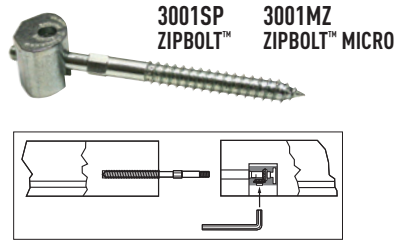

ZipBolt™ Rail Installation Hardware

A3001 — Single
RAKE INSTALLATION
ANGLED ZIPBOLT™

3001SF — 2 Pack
BALCONY INSTALLATION
SLIPFIX ZIPBOLT™