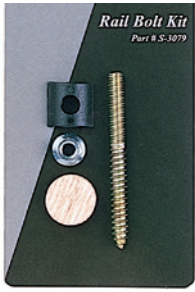

Newel/Rail/Baluster Installation Hardware

3001 / 3079
RAIL BOLT