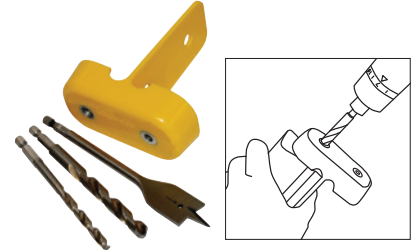

3076
BALUSTER DOWEL FAST SCREWS
50 pack

PIN
Baluster Pin

ZipBolt™ Rail Installation Hardware

A3001 — Single
RAKE INSTALLATION
ANGLED ZIPBOLT™

3001SF — 2 Pack
BALCONY INSTALLATION
SLIPFIX ZIPBOLT™

3001DG
ZIPBOLT™ DRILL GUIDE
KIT