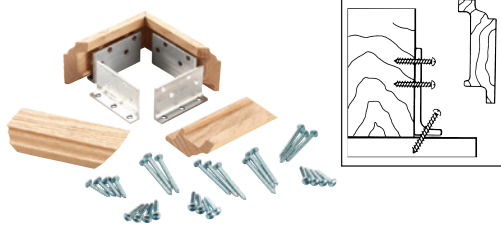

3009 - 3" Angle Bracket Post Fastener Kit
3019 - 3-1/2" Angle Bracket Post Fastener Kit
ANGLE BRACKET POST FASTENER