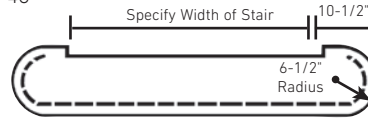

Double Bullnose Starting Step

Adjustable Starting Step

8015
48"

NOVO SKU #	LJ SKU #
A 8015 48 OAK	LJ-8015A-O 42-48

The 8015 adjustable is trimmable within a 6" range. Throat opening begins with smaller width but is trimmable to larger widths.