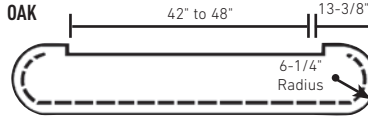

Reversible Starting Step

8015A

42" to 48"
OAK